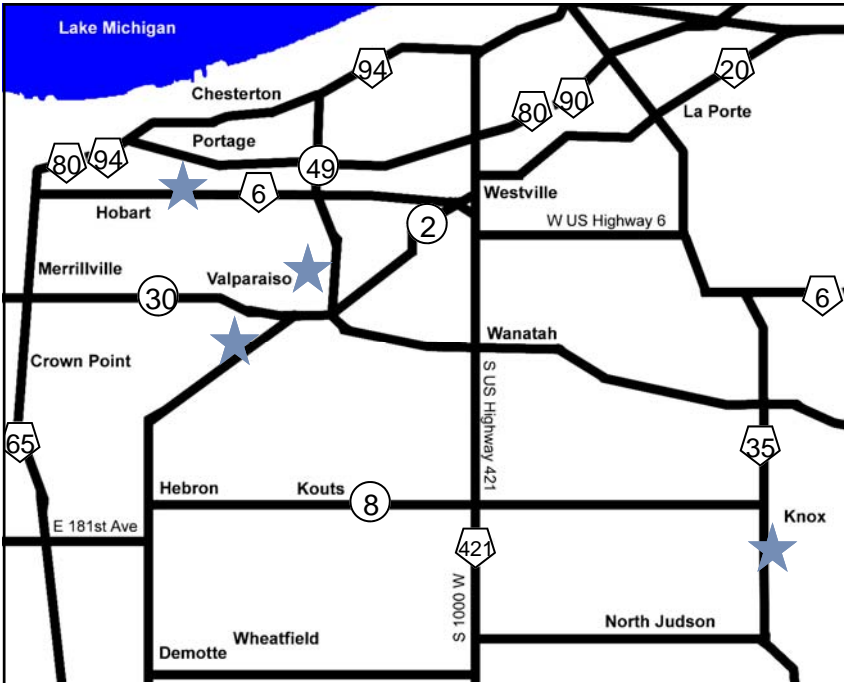

## Office Locations

**Valparaiso Office • MAIN**  
601 Wall Street • Valparaiso, IN  
219.531.3500

**Valparaiso South Office**  
210 Aberdeen Drive, Suite C  
Valparaiso, IN • 219.477.6902

**Portage Office**  
3176 Lancer Street  
Portage, IN • 219.762.9557