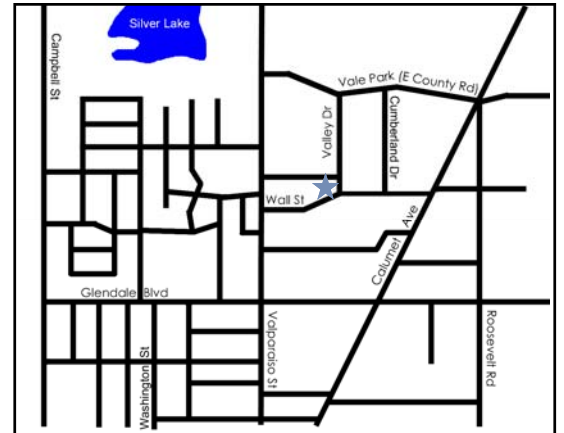

## Office Locations

**Valparaiso Office • MAIN**  
601 Wall Street • Valparaiso, IN  
219.531.3500

**Valparaiso South Office**  
210 Aberdeen Drive, Suite C  
Valparaiso, IN • 219.477.6902

**Portage Office**  
3176 Lancer Street  
Portage, IN • 219.762.9557