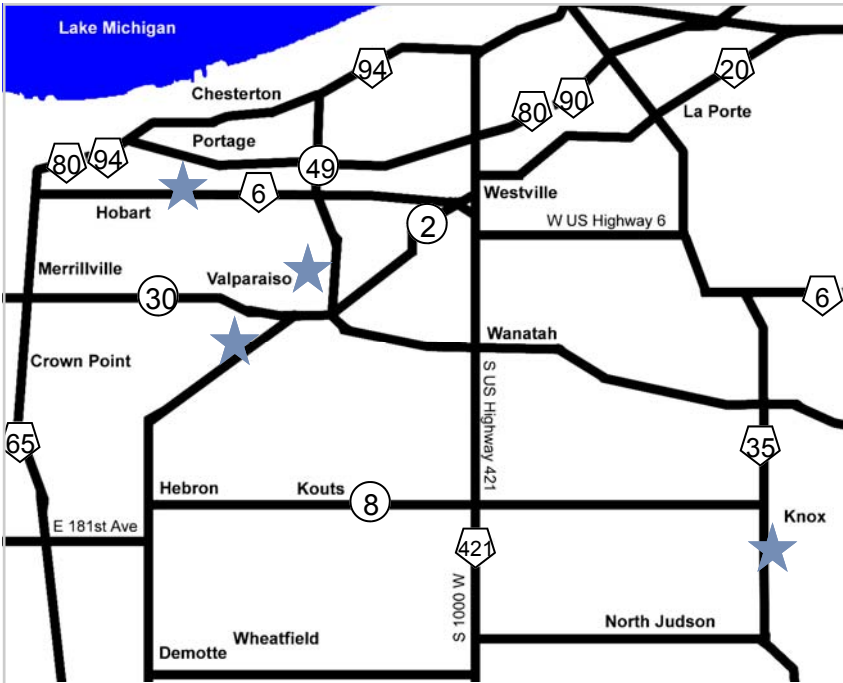

## Office Locations

**Valparaiso Office • MAIN**  
601 Wall Street • Valparaiso, IN  
219.531.3500

**Valparaiso South Office**  
210 Aberdeen Drive, Suite C  
Valparaiso, IN • 219.477.6902

**Portage Office**  
3349 Willowcreek Road  
Portage, IN • 219.762.9557